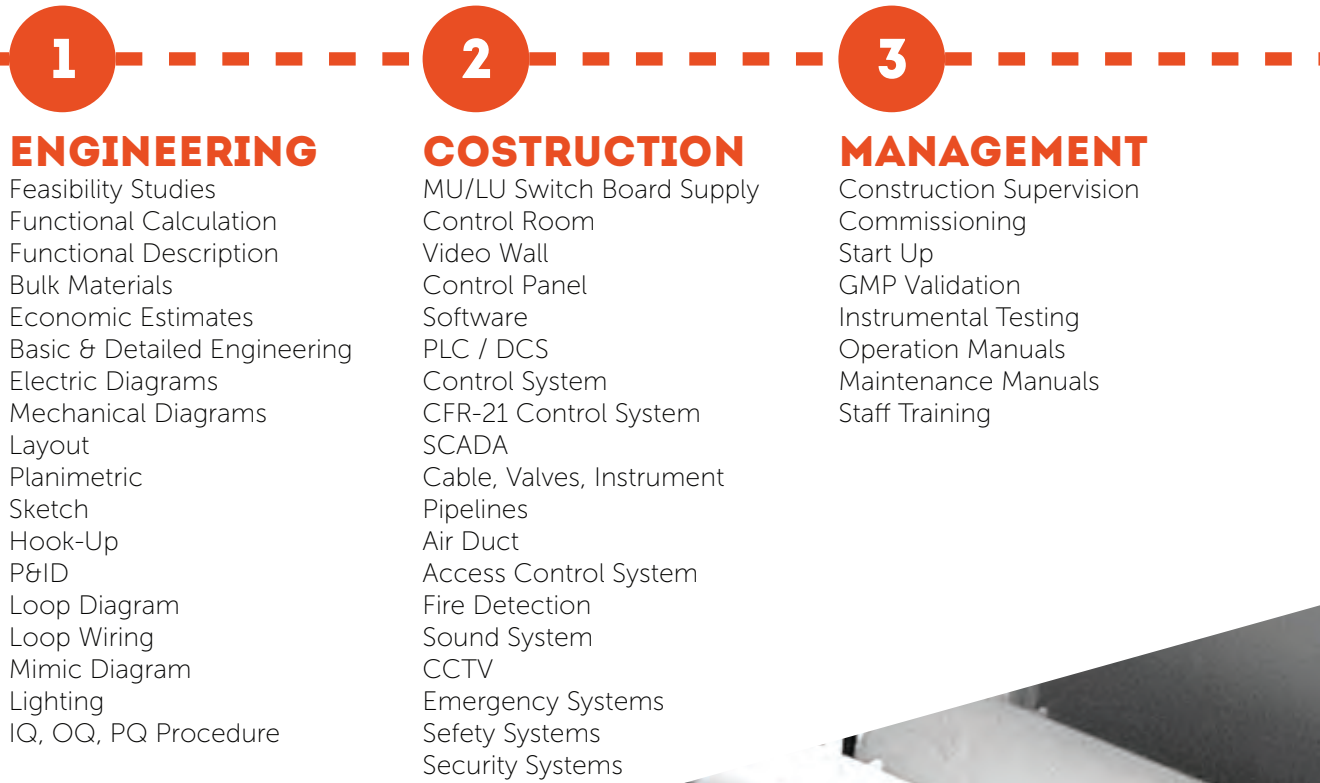

Engineering
Industrial Solutions
Building Automation

CORE BUSINESS

The ASAP Ltd. is a group of professionals that operates in multidisciplinary planning and realization of civil and industrial systems. We guide the customer from the initial stages of the feasibility study, to the design, implementation, testing and final validation. To achieve the objectives, we use our staff's wide range of skills acquired through years of experience, by using the best solutions in the industry.